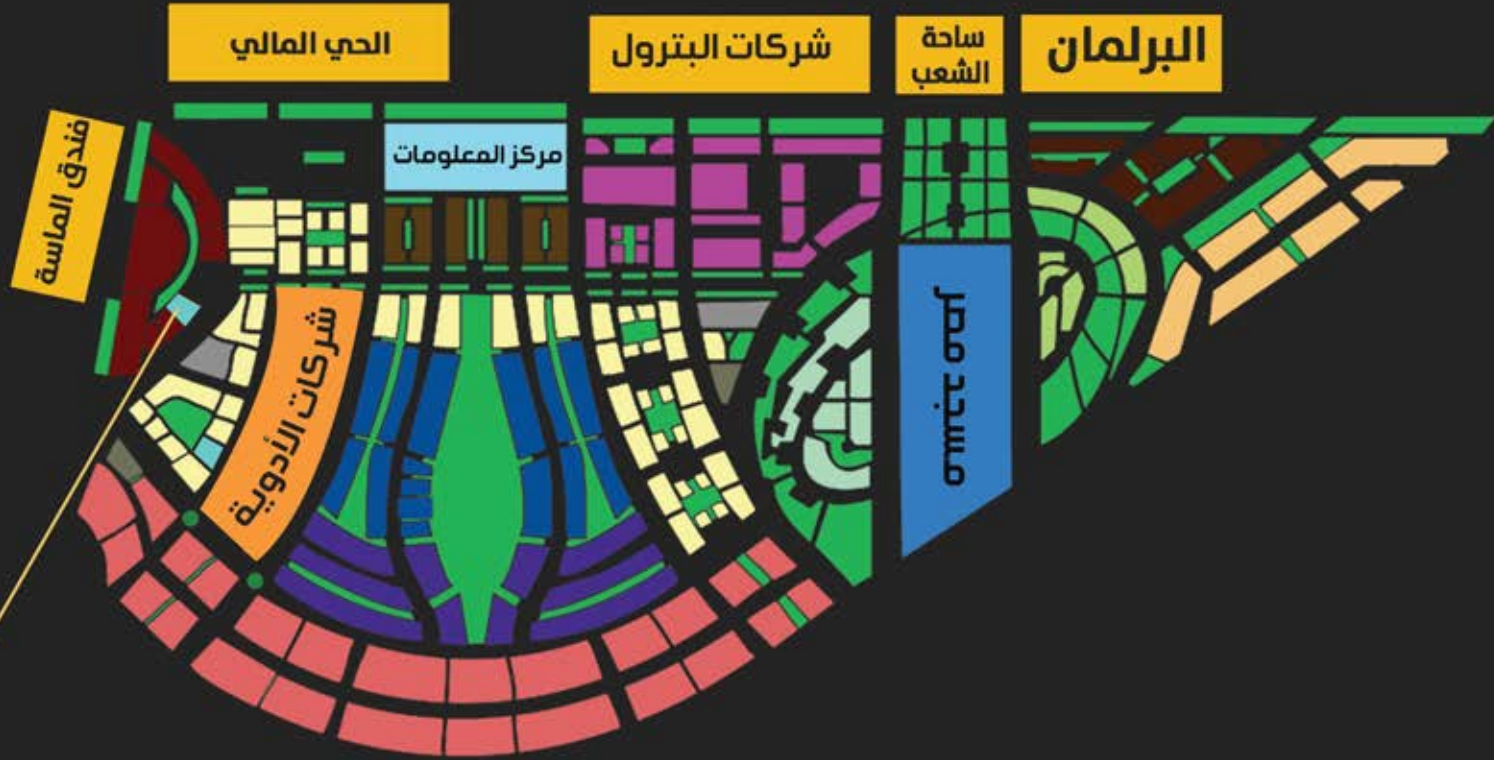

And many Projects at (New Capital - Nasr City - New Nozha - Heliopolis).

It also had a project at North coast (Ramatan) , at Ras Sedr (Zain bay) and El-Sokhna (Bluebay).

Smart Mall
New Capital

Captain Developments set their First Foot in the Administrative New Capital through their state of Art Mall Smart Mall. Spreading over 3600 sqm. directly looking over Al-Masa Hotel and Downtown. Smart Mall consists of Five floors with Facilities varying from a Huge Supermarket, Pharmacy, 9D Cinemas and Food Court.

Smart Mall
New Capital

Smart Mall
New Capital

SMART MALL LOCATION

Smart Mall is Strategically located directly on the Touristic Walk, with a breathtakingly beautiful Double View and 3 minutes from Al- MASA Hotel in Downtown.

The Mall is in the center of the MONORAIL central station , The Opera House, The Culture and arts Center and Bin Zayed North Axis.

LOCATION

Besides :

- Monorail central station
 - Universal universities zone
 - First outstanding offering
 - Biggest Mosque in Middle east
 - Jesus Birth cathedral
 - Governmental District
 - Ministries District
 - Infront of Al Masa Hotel
 - New Capital Airport
 - Opera House
- Gold and fashion Market
 - Petrol and Tourism companies district
 - Few minutes from the green river and ben-zayed north axis
 - Banks and Insurance companies zone