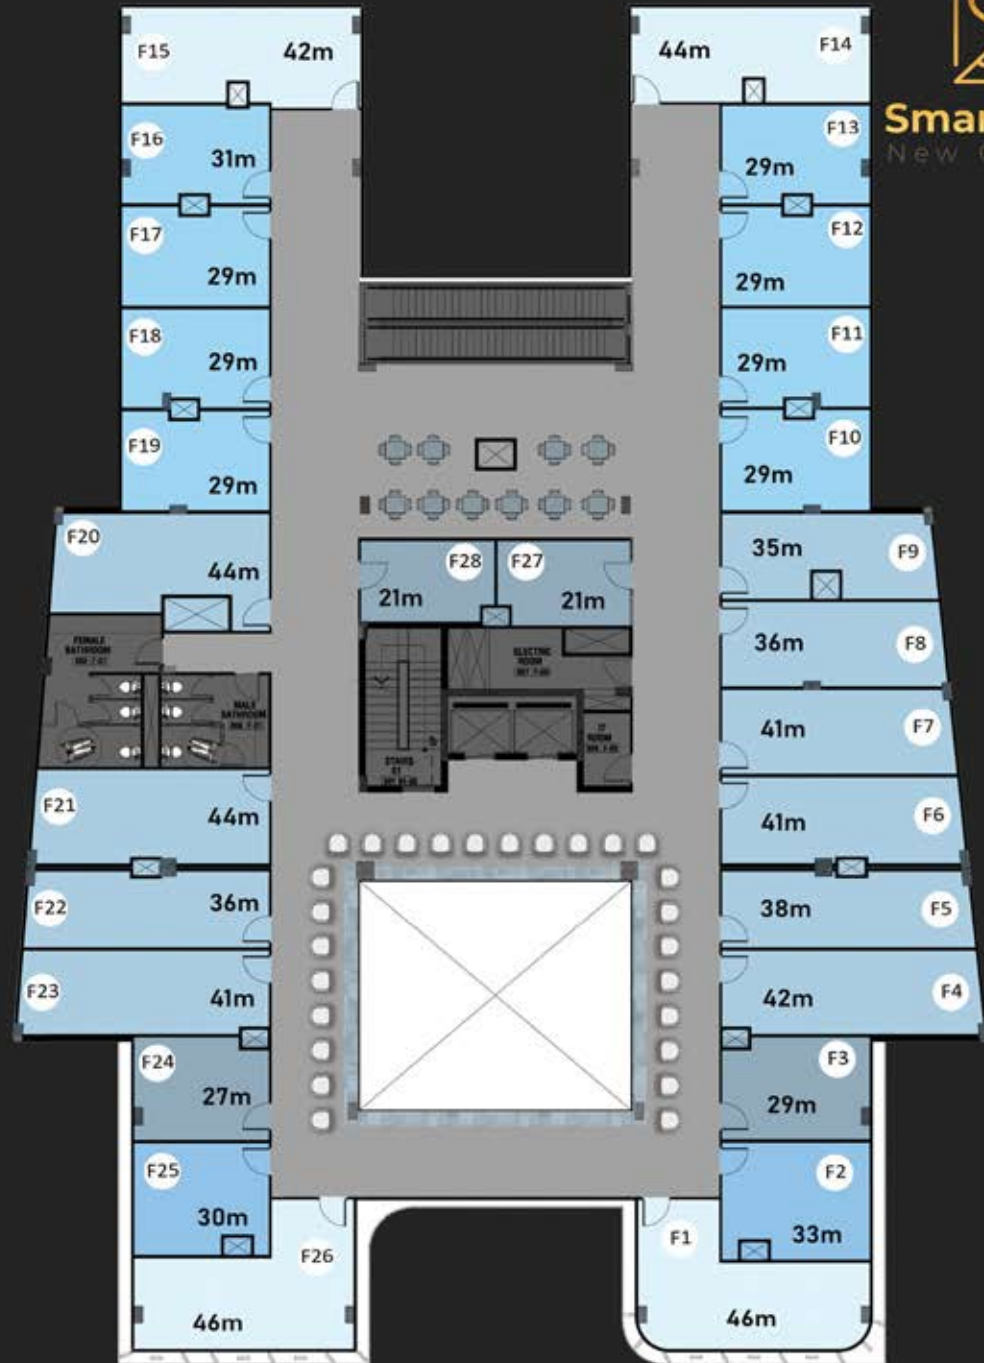

Smart Mall
New Capital

FIFTH FLOOR